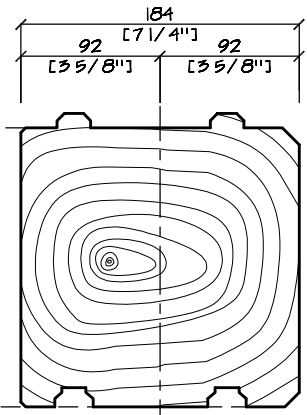

INTERIOR

DOUBLE D EXTERIOR

5X8

7 1/2 X8

8X8

D EXTERIOR

5X7

6X8

8X8

FLAT EXTERIOR

5X7

6X8

8X8

- ALL PROFILES AVAILABLE IN SOLI-D SPF OR WRC.
- INTERIOR & 6X8 PROFILES ALSO AVAILABLE IN SPF CAN-LAM.