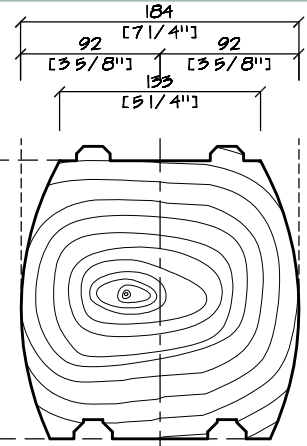

INTERIOR

DOUBLE D EXTERIOR

5X8

7 1/2 X8

8X8

D EXTERIOR

5X7

6X8

8X8

FLAT EXTERIOR

5X7

6X8

8X8

- ALL PROFILES AVAILABLE IN SOLI-D SPF OR WRC.
- INTERIOR & 6X8 PROFILES ALSO AVAILABLE IN SPF CAN-LAM.