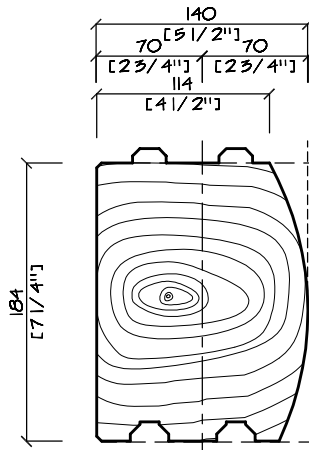

INTERIOR

DOUBLE D EXTERIOR

5X8

7 1/2 X8

8X8

D EXTERIOR

5X7

6X8

8X8

FLAT EXTERIOR

5X7

6X8

8X8

- ALL PROFILES AVAILABLE IN SOLI-D SPF OR WRC.
- INTERIOR & 6X8 PROFILES ALSO AVAILABLE IN SPF CAN-LAM.