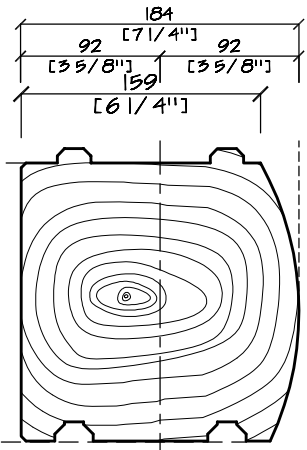

INTERIOR

DOUBLE D EXTERIOR

5X8

7 1/2 X8

8X8

D EXTERIOR

5X7

6X8

8X8

FLAT EXTERIOR

5X7

6X8

8X8

- ALL PROFILES AVAILABLE IN SOLI-D SPF OR WRC.
- INTERIOR & 6X8 PROFILES ALSO AVAILABLE IN SPF CAN-LAM.