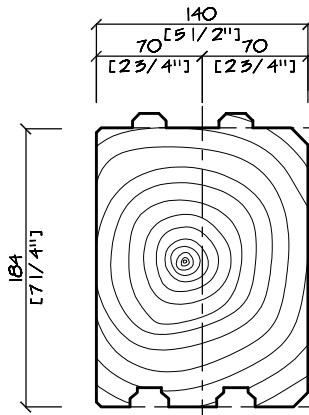

INTERIOR

DOUBLE D EXTERIOR

5X8

7 1/2 X8

8X8

D EXTERIOR

5X7

6X8

8X8

FLAT EXTERIOR

5X7

6X8

8X8

- ALL PROFILES AVAILABLE IN SOLI-D SPF OR WRC.
- INTERIOR & 6X8 PROFILES ALSO AVAILABLE IN SPF CAN-LAM.