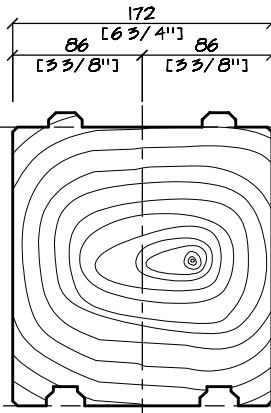

INTERIOR

DOUBLE D EXTERIOR

5X8

7 1/2 X8

8X8

D EXTERIOR

5X7

6X8

8X8

FLAT EXTERIOR

5X7

6X8

8X8

- ALL PROFILES AVAILABLE IN SOLI-D SPF OR WRC.
- INTERIOR & 6X8 PROFILES ALSO AVAILABLE IN SPF CAN-LAM.