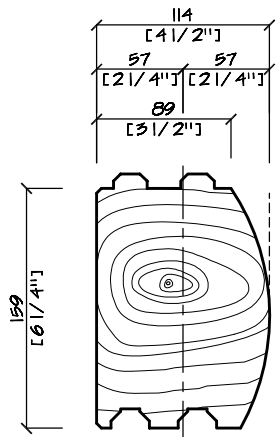

INTERIOR

DOUBLE D EXTERIOR

5X8

7 1/2 X8

8X8

D EXTERIOR

5X7

6X8

8X8

FLAT EXTERIOR

5X7

6X8

8X8

- ALL PROFILES AVAILABLE IN SOLI-D SPF OR WRC.
- INTERIOR & 6X8 PROFILES ALSO AVAILABLE IN SPF CAN-LAM.