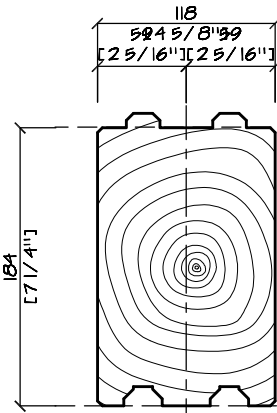

INTERIOR

DOUBLE D EXTERIOR

5X8

7 1/2 X8

8X8

D EXTERIOR

5X7

6X8

8X8

FLAT EXTERIOR

5X7

6X8

8X8

- ALL PROFILES AVAILABLE IN SOLI-D SPF OR WRC.
- INTERIOR & 6X8 PROFILES ALSO AVAILABLE IN SPF CAN-LAM.